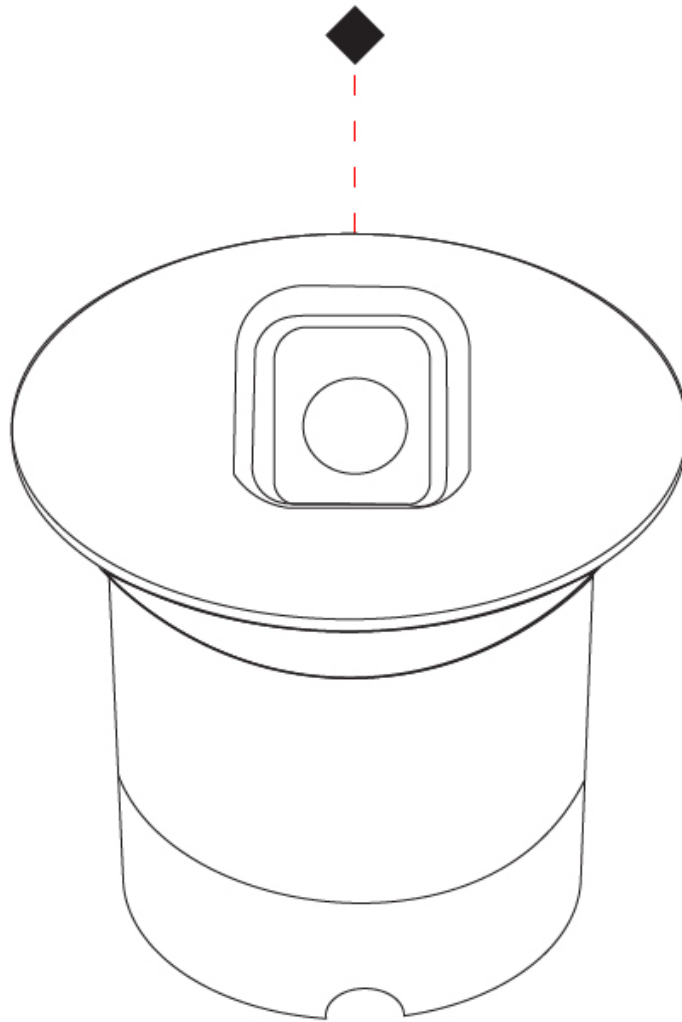

E12R0000-

PROJECT

TYPE

SPECIFIER

QUANTITY

DATE

E